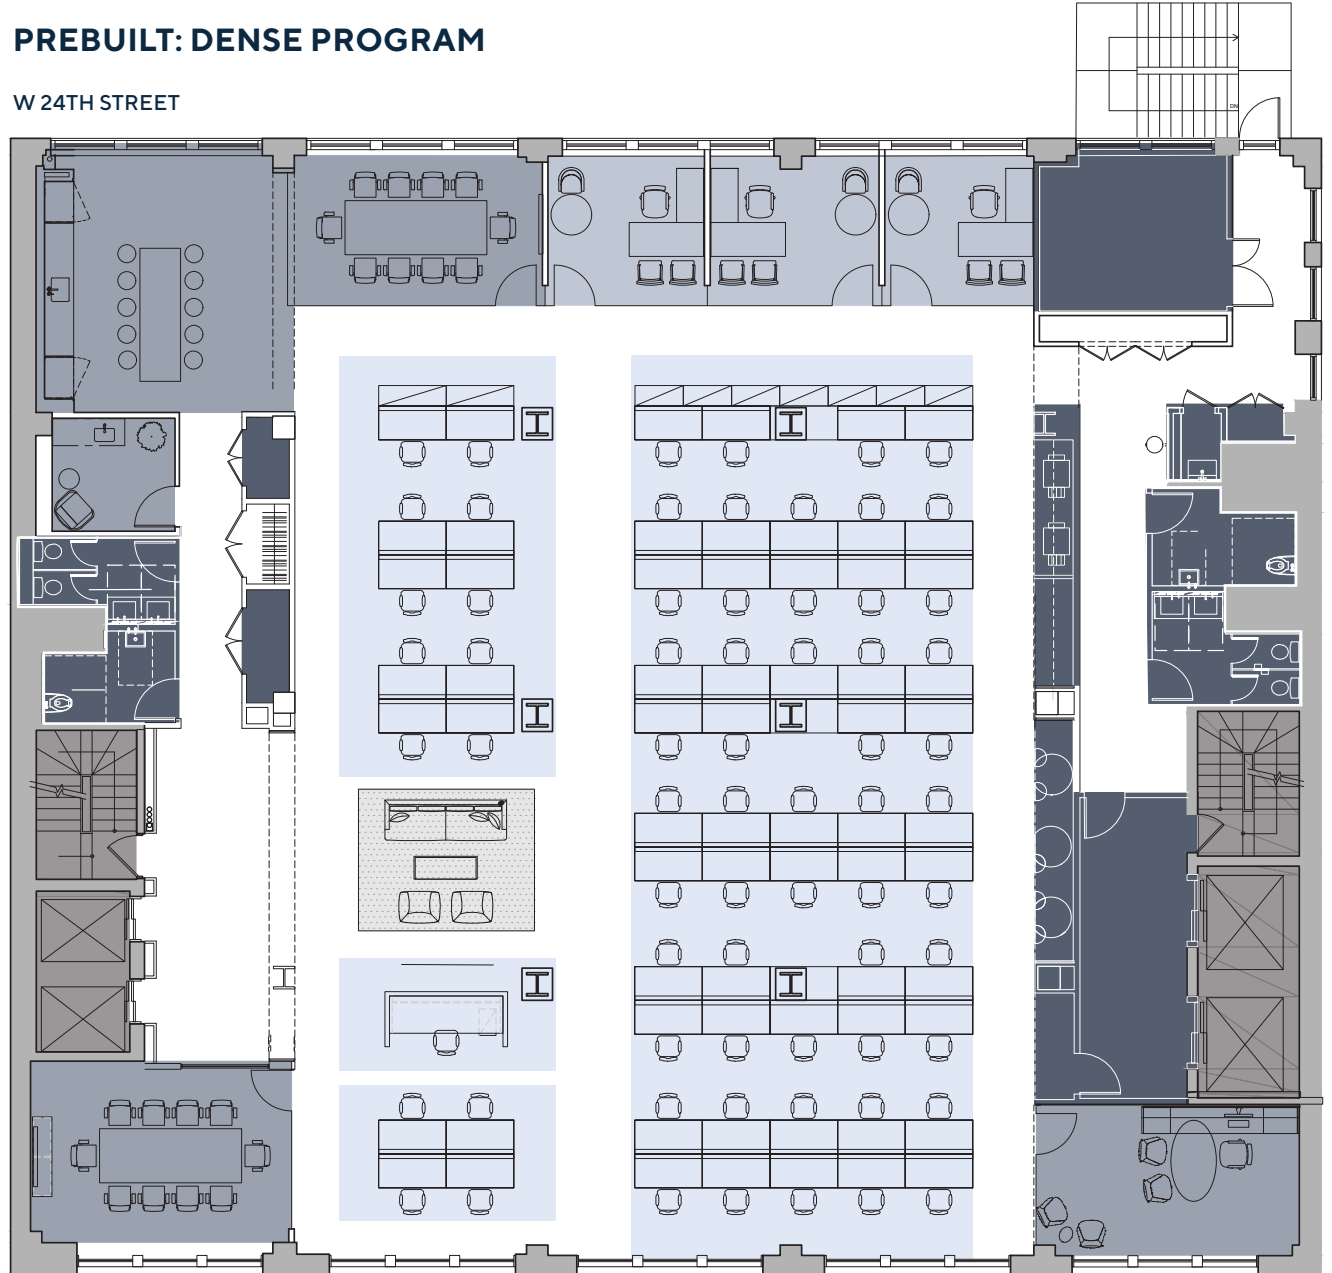

48

WEST TWENTY FIFTH

Test Fit

Entire 3rd Floor -
10,260 RSF

LEGEND:

TYPE	QTY
RECEPTION	1
OFFICE	4
WORKSPACE	66
TOTAL HEADCOUNT	71

PREBUILT: DENSE PROGRAM

W 24TH STREET

5TH AVENUE

48

WEST TWENTY FIFTH

Test Fit

Entire 3rd Floor -
10,260 RSF

LEGEND:

TYPE	QTY
RECEPTION	1
OFFICE	4
WORKSPACE	34
TOTAL HEADCOUNT	39

PREBUILT: ADAPTABLE PROGRAM