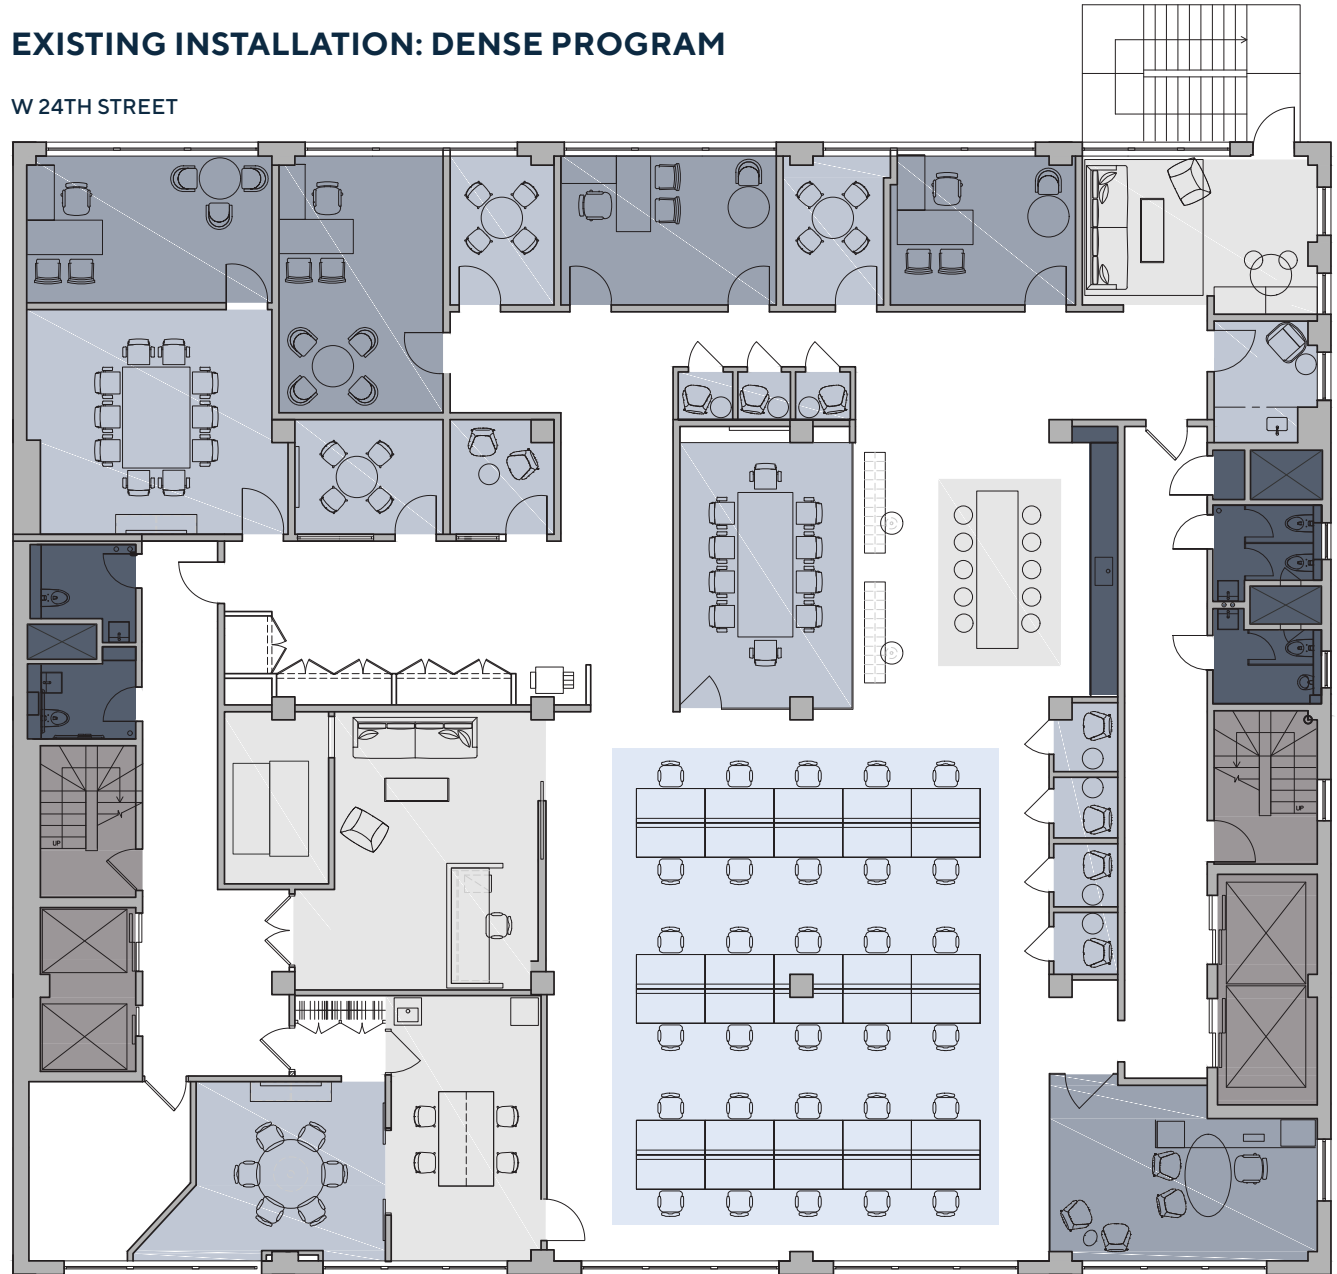

48

WEST TWENTY FIFTH

Test Fit

Entire 6th Floor -
10,260 RSF

LEGEND:

TYPE	QTY
RECEPTION	1
OFFICE	5
WORKSPACE	30
TOTAL HEADCOUNT	36

EXISTING INSTALLATION: DENSE PROGRAM

W 24TH STREET

5TH AVENUE

48

WEST TWENTY FIFTH

Test Fit

Entire 6th Floor -
10,260 RSF

LEGEND:

TYPE

RECEPTION
OFFICE
WORKSPACE

QTY

1
5
15

TOTAL HEADCOUNT

21

EXISTING INSTALLATION: ADAPTABLE PROGRAM

W 24TH STREET

5TH AVENUE

48