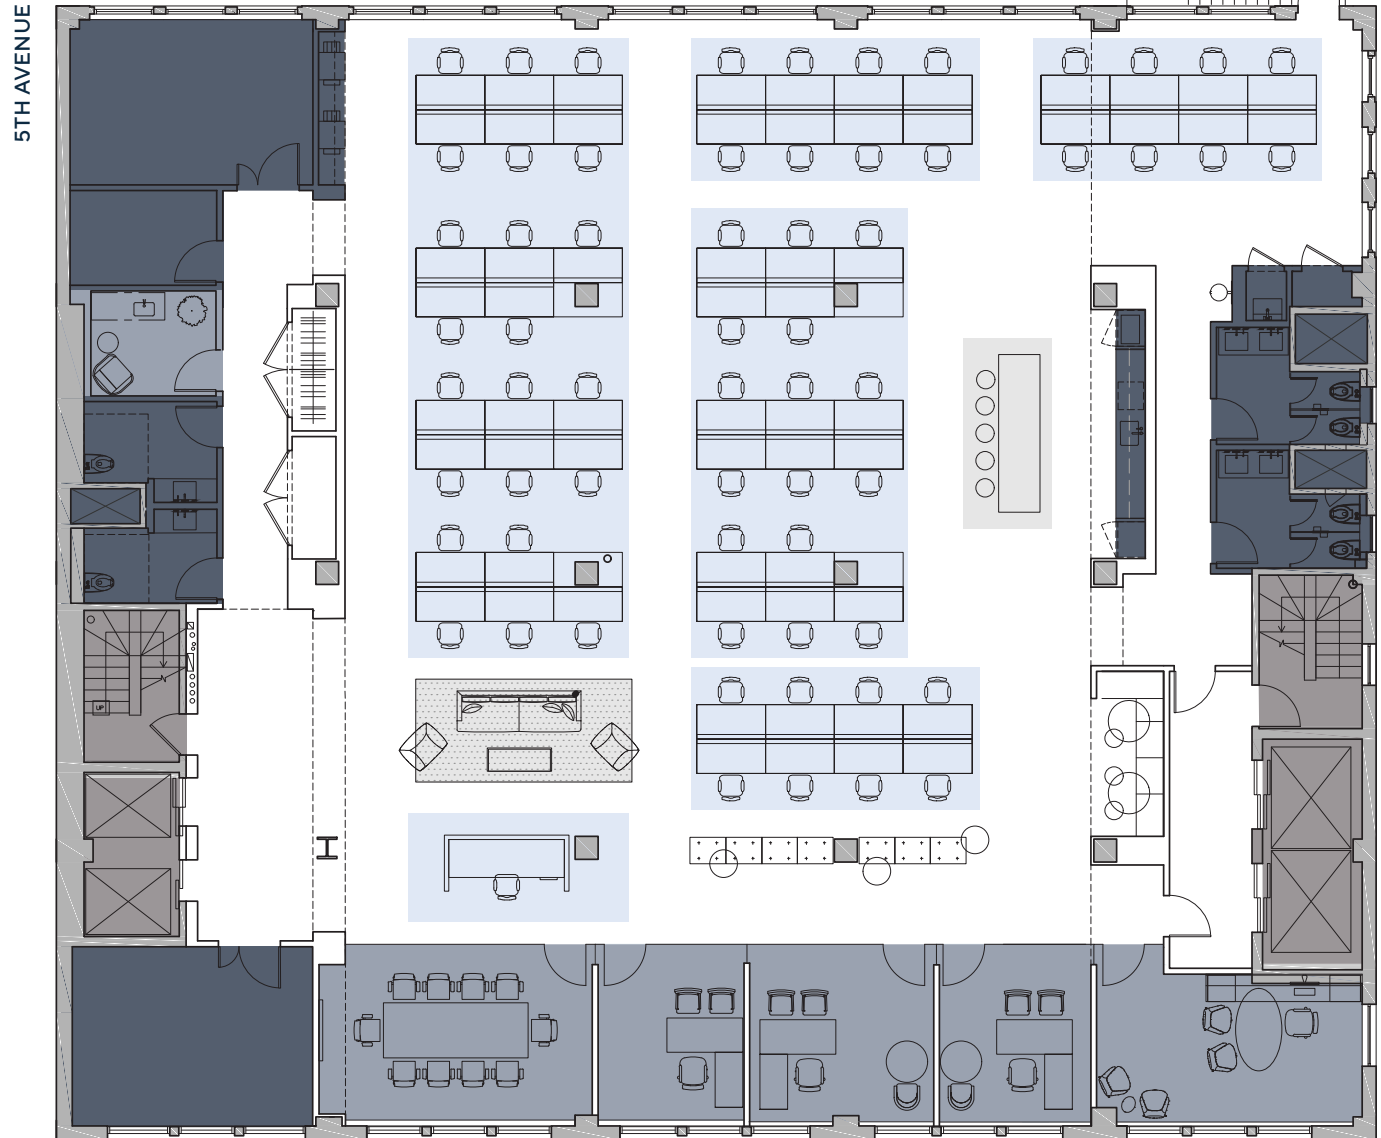

WEST TWENTY FIFTH

Test Fit

Entire 6th Floor -
10,260 RSF

LEGEND:

TYPE	QTY
RECEPTION	1
WORKSTATION	62
OFFICE	4
CONFERENCE	1
MTG ROOM	1

TOTAL HEADCOUNT 67

MARKETING TEST-FIT: DENSE PROGRAM OPTION 1

W 24TH STREET

48

WEST TWENTY FIFTH

Test Fit

Entire 6th Floor -
10,260 RSF

LEGEND:

TYPE	QTY
RECEPTION	1
WORKSTATION	66
OFFICE	4
CONFERENCE	1
MTG ROOM	1

TOTAL HEADCOUNT 71

MARKETING TEST-FIT: DENSE PROGRAM OPTION 2