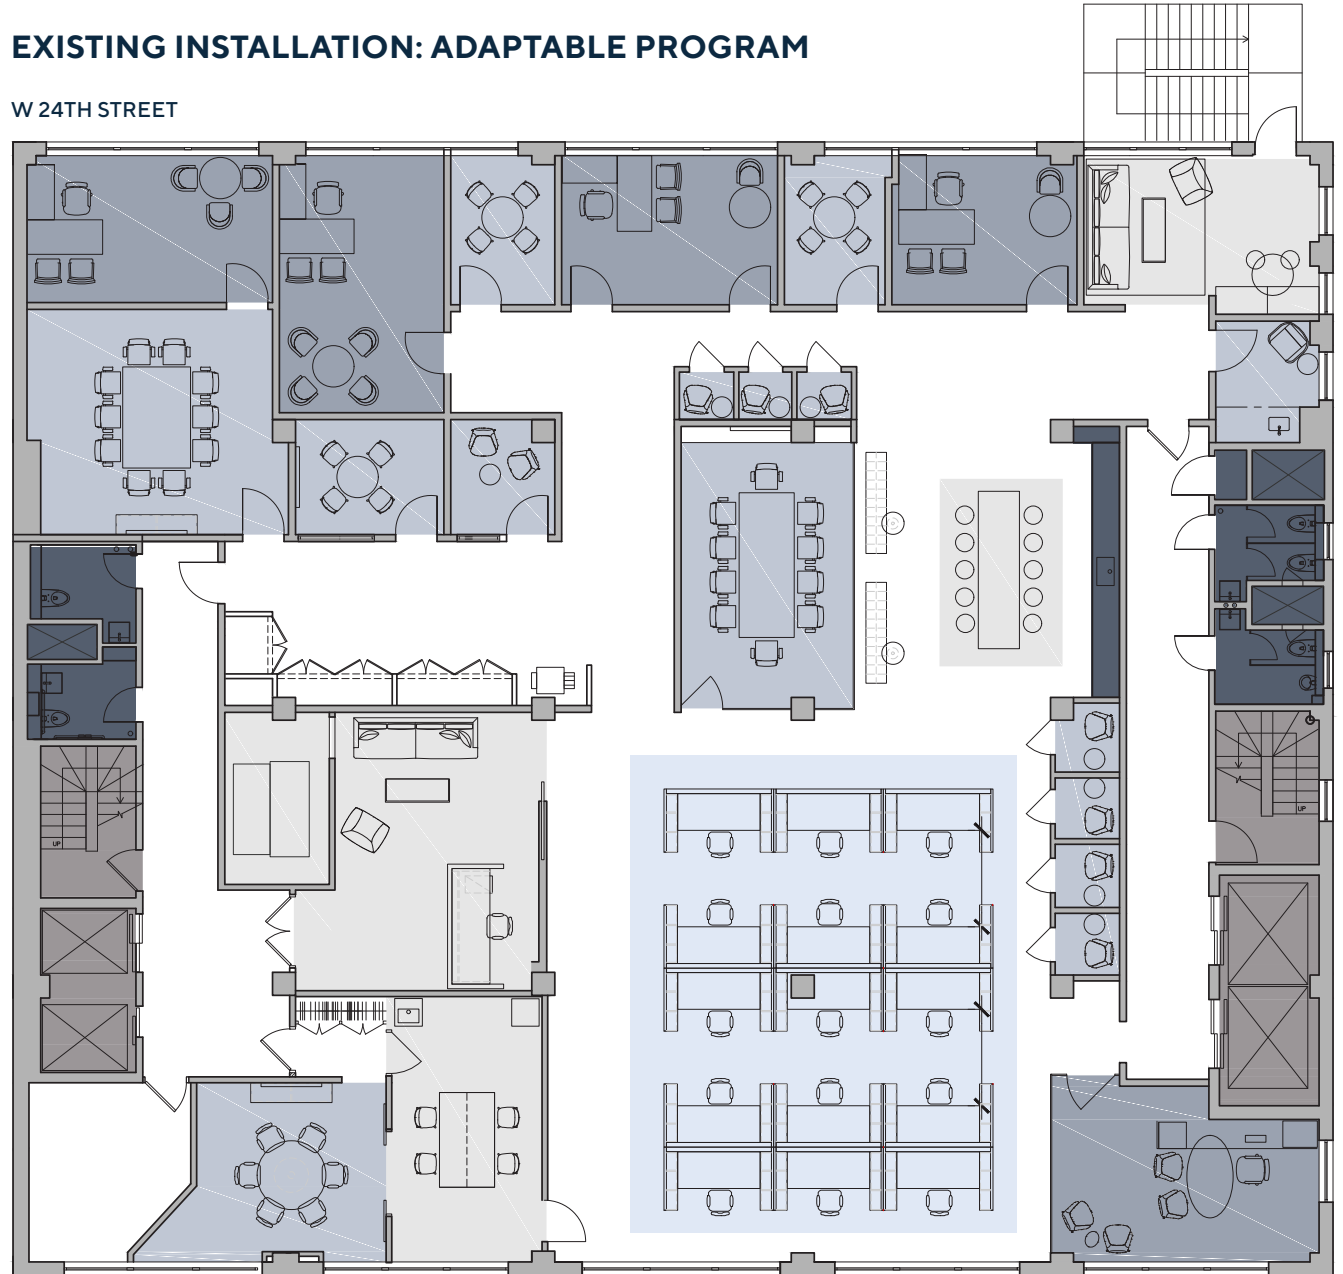

QTY

1
5
15

TOTAL HEADCOUNT

21

EXISTING INSTALLATION: ADAPTABLE PROGRAM

W 24TH STREET

5TH AVENUE

48