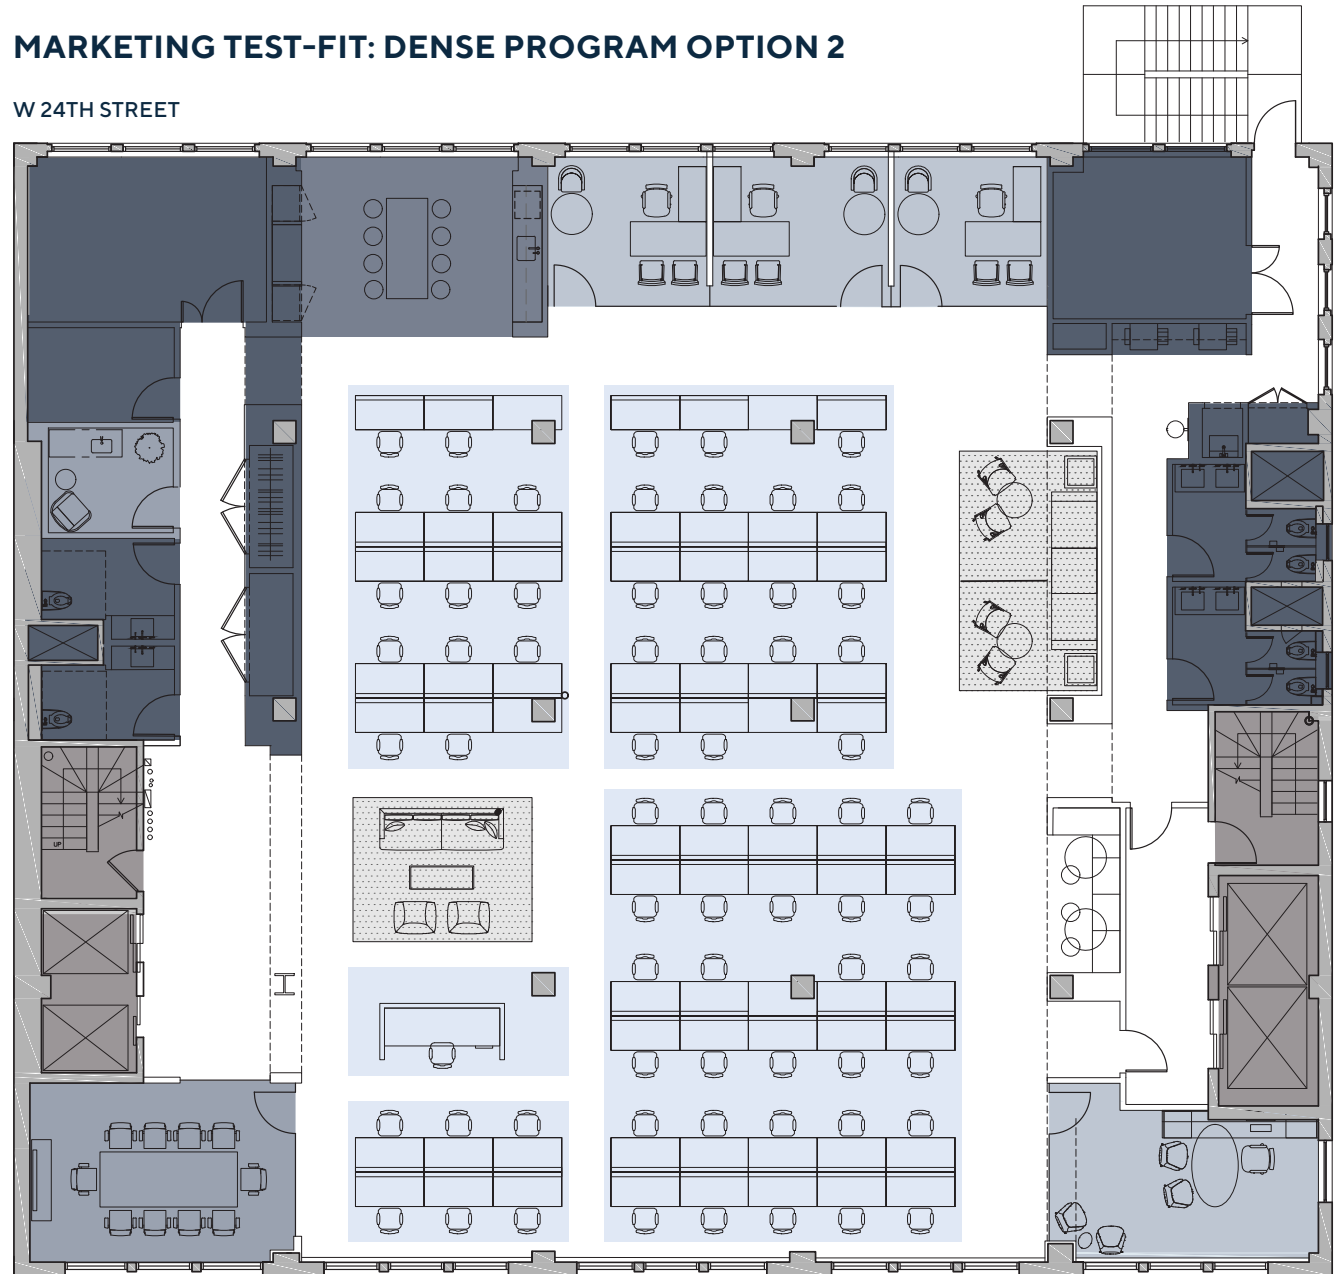

WEST TWENTY FIFTH

Test Fit

Entire 6th Floor -
10,260 RSF

LEGEND:

TYPE	QTY
RECEPTION	1
WORKSTATION	62
OFFICE	4
CONFERENCE	1
MTG ROOM	1

TOTAL HEADCOUNT 67

MARKETING TEST-FIT: DENSE PROGRAM OPTION 1

W 24TH STREET

48

WEST TWENTY FIFTH

Test Fit

Entire 6th Floor -
10,260 RSF

LEGEND:

TYPE	QTY
RECEPTION	1
WORKSTATION	66
OFFICE	4
CONFERENCE	1
MTG ROOM	1

TOTAL HEADCOUNT 71

MARKETING TEST-FIT: DENSE PROGRAM OPTION 2

W 24TH STREET

5TH AVENUE

48

WEST TWENTY FIFTH

Test Fit

Entire 6th Floor -
10,260 RSF

LEGEND:

TYPE	QTY
RECEPTION	1
WORKSTATION	71
OFFICE	3
CONFERENCE	1
MTG ROOM	1

TOTAL HEADCOUNT 75

MARKETING TEST-FIT: DENSE PROGRAM OPTION 3

W 24TH STREET

5TH AVENUE